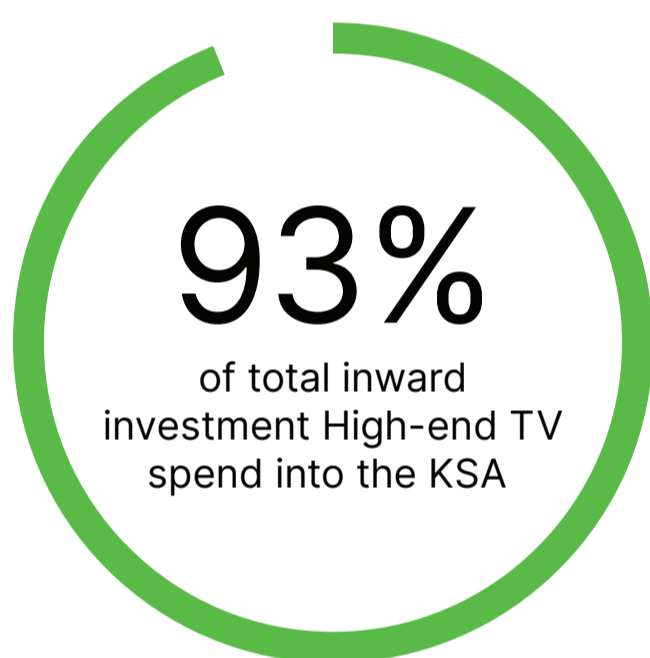

OUR

IMPACT

With **SAR 100 million** spend in the KSA, 2022 was a record year for inward investment High-end entertainment.

In 2022, we provided bespoke production support to projects and companies accounting for: