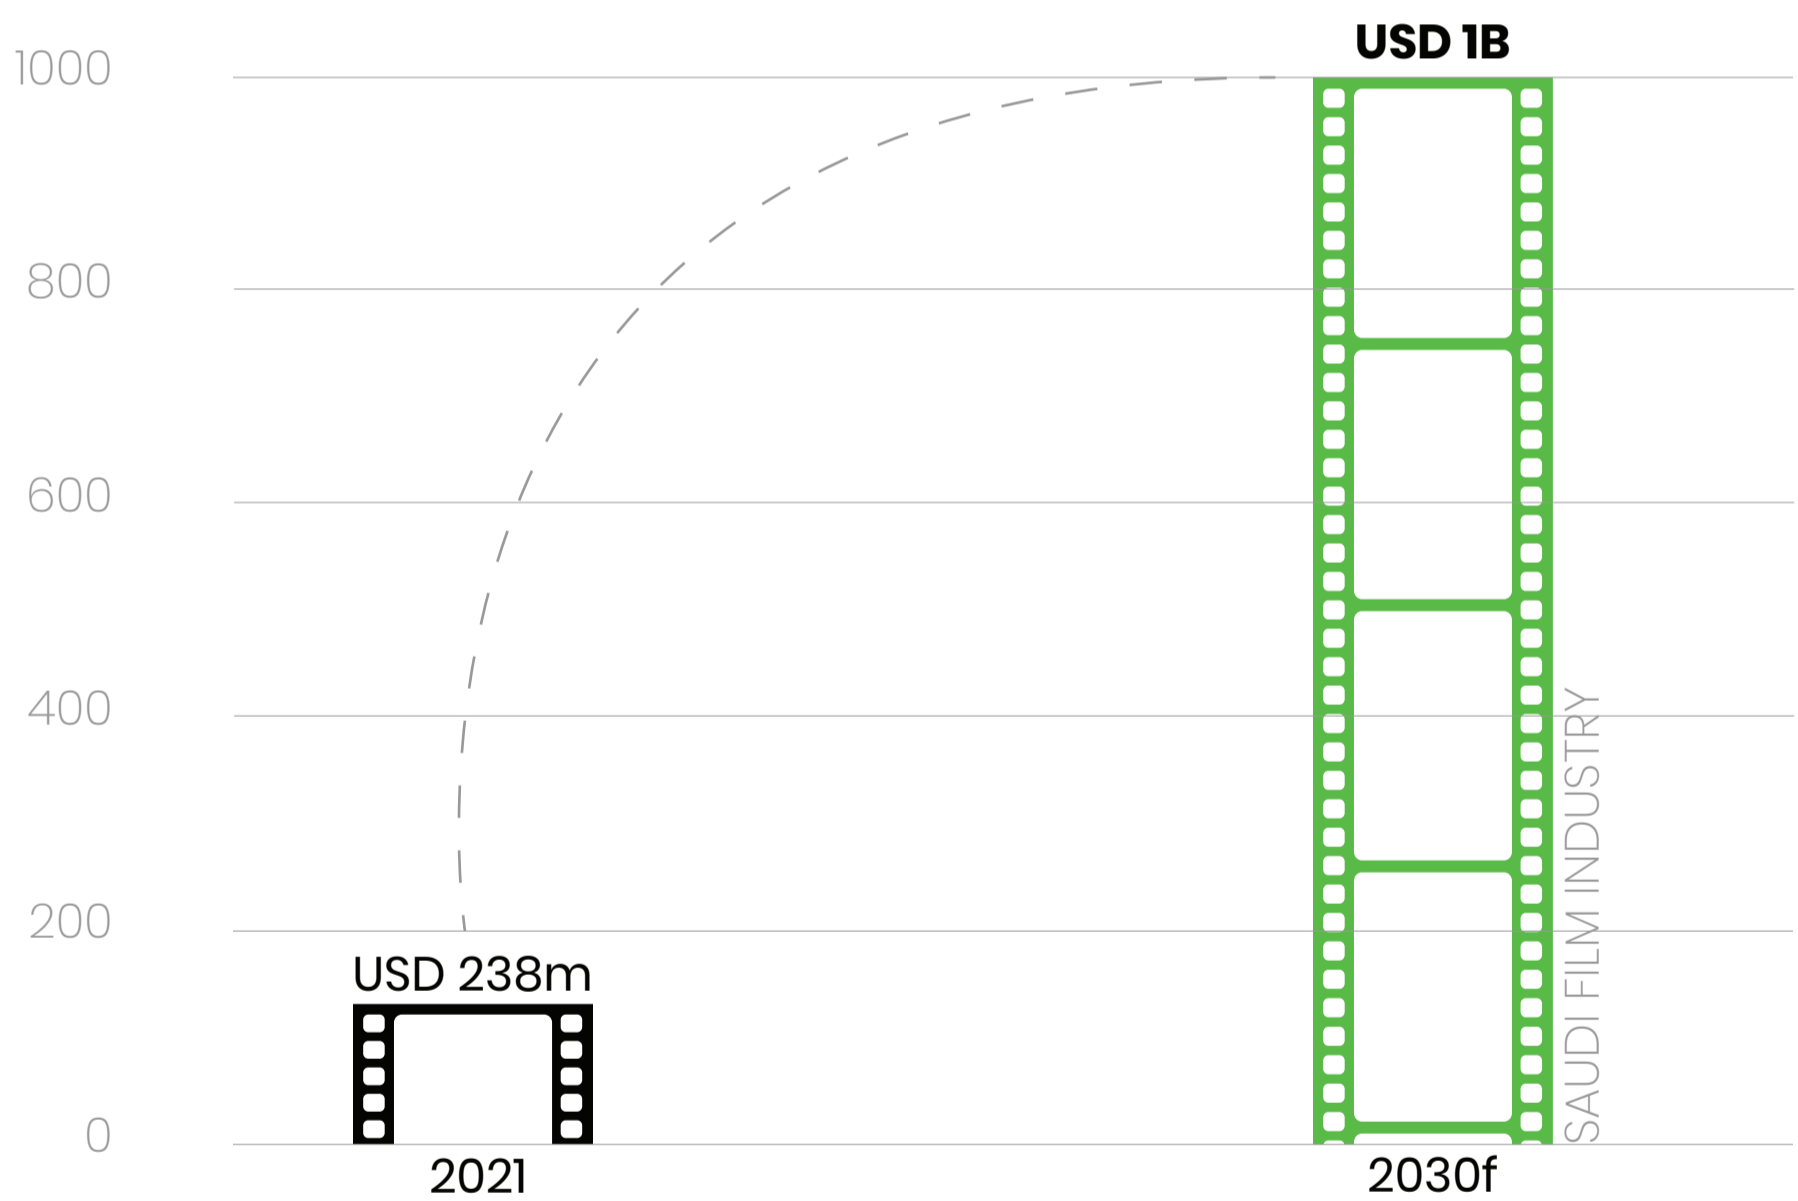

# SAUDI MARKET

Saudi Arabia has embarked on a new, transformational era of growth led by Vision 2030 towards economic and social development promoting culture and entertainment.

- Top 15 World Box Office Market
- 28% Annual Growth
- \$64 Billion Investment of by 2030
- 100 Films Production of by 2030
- 40% Tax Rebate on Production
- 2,600 Movie Screens by 2030
- \$1.2 Billion Industry
- Dominating MENA Cinema Market