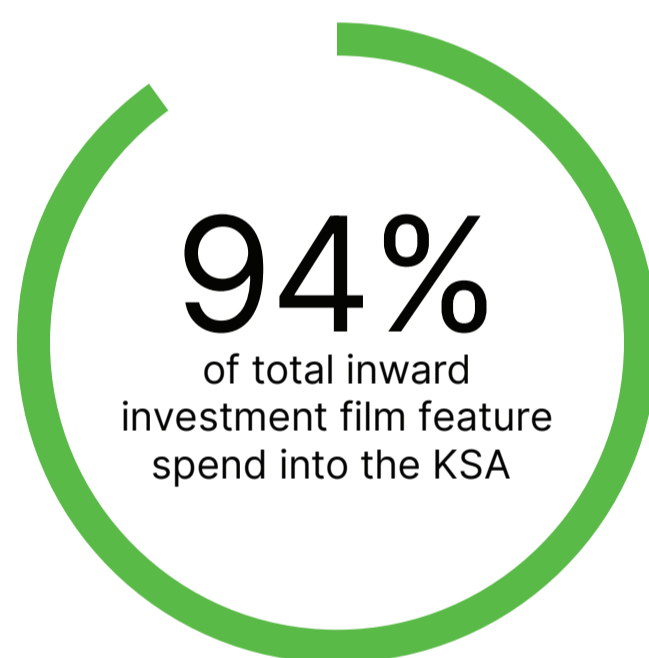

OUR

IMPACT

With **SAR 100 million** spend in the KSA, 2022 was a record year for inward investment High-end entertainment.

In 2022, we provided bespoke production support to projects and companies accounting for: